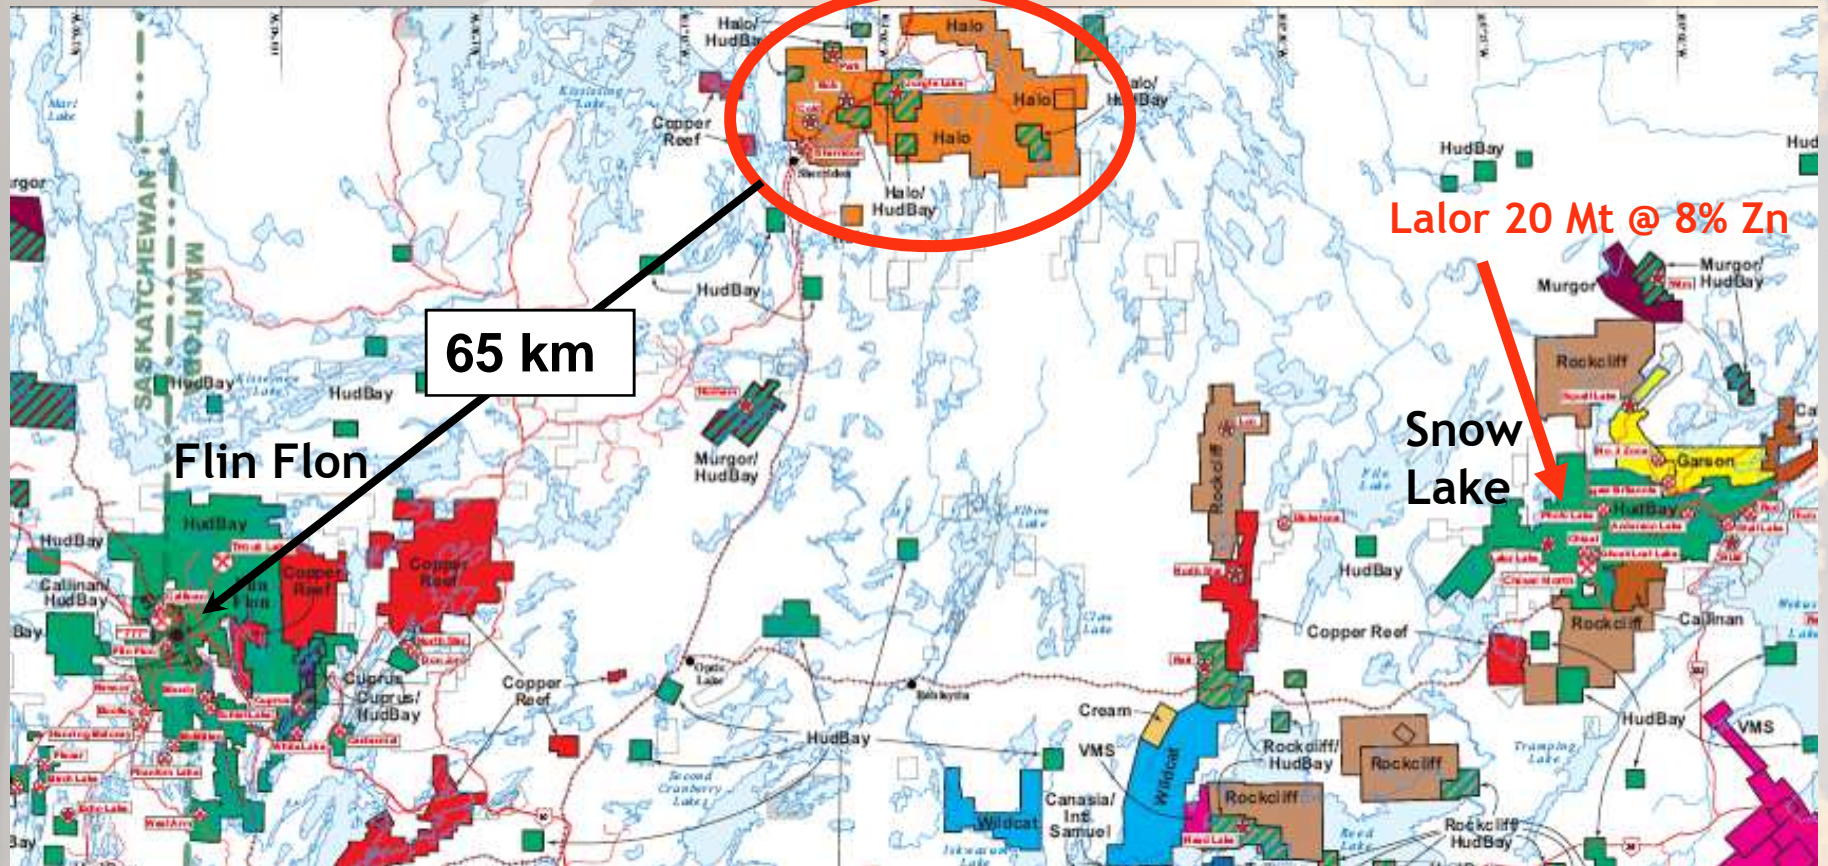

NW Manitoba: The Right District

Sherridon

Lalor 20 Mt @ 8% Zn

65 km

Flin Flon

Snow Lake

Reed Lake

Lalor Lake - 20 Mt found 800 m from Chisel Mine

Sherridon - same environment but unexplored